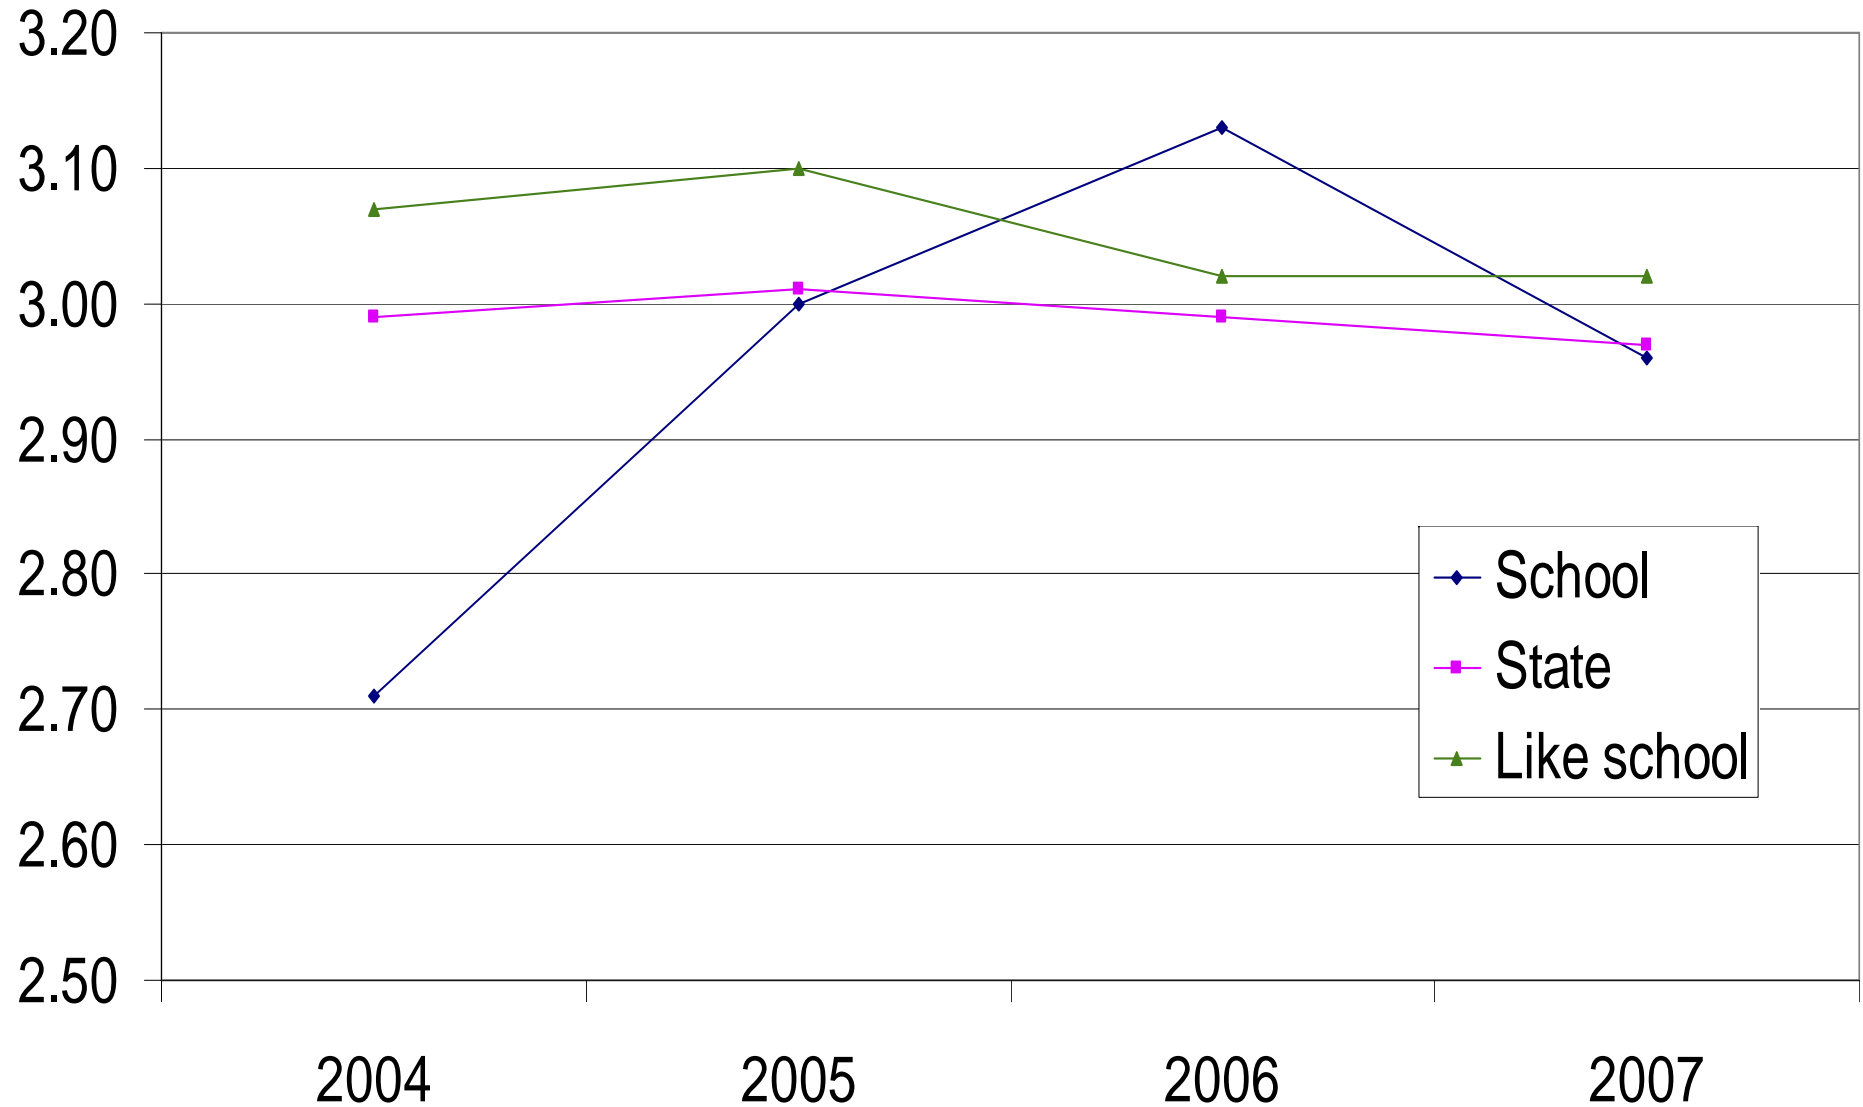

Kingsthorpe State School

- **School Opinion Survey Data - 2007**

PARENTS OPINION SURVEY RESULTS

2007

Parent Satisfaction with Outcomes

Parent Satisfaction with Curriculum

Parent Satisfaction with Learning Climate

Parent Satisfaction with School Climate

Parent Satisfaction with School Community Relations

Parent Satisfaction with Resources

Parent Satisfaction with Overall

STAFF OPINION SURVEY RESULTS

2007

Staff Satisfaction with Physical Work Environment