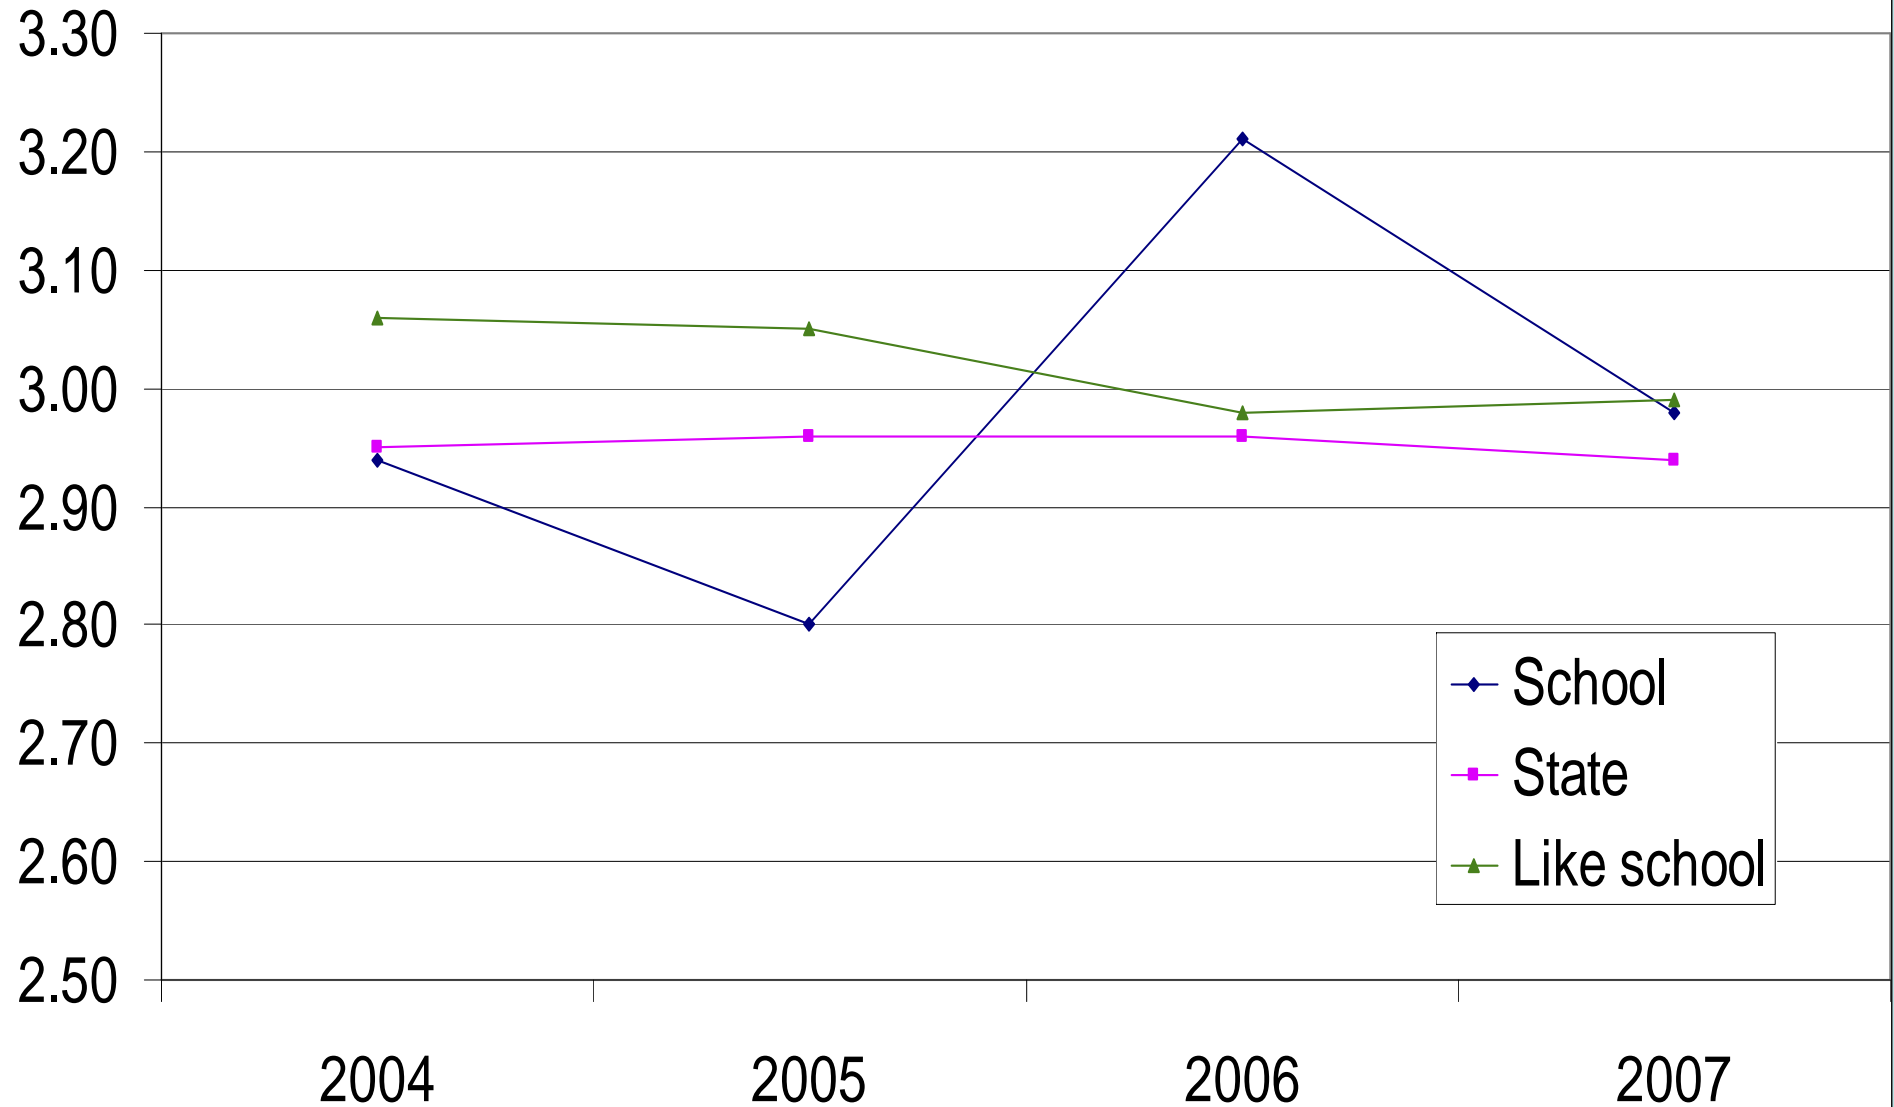

Kingsthorpe State School

- **School Opinion Survey Data - 2007**

PARENTS OPINION SURVEY RESULTS

2007

Parent Satisfaction with Outcomes

Parent Satisfaction with Curriculum

Parent Satisfaction with Learning Climate

Staff Satisfaction with School Relationships

Staff Satisfaction with Morale

Staff satisfaction with Support Resources and Training

Staff satisfaction with Work Role

Staff Satisfaction Overall

STUDENT OPINION SURVEY RESULTS