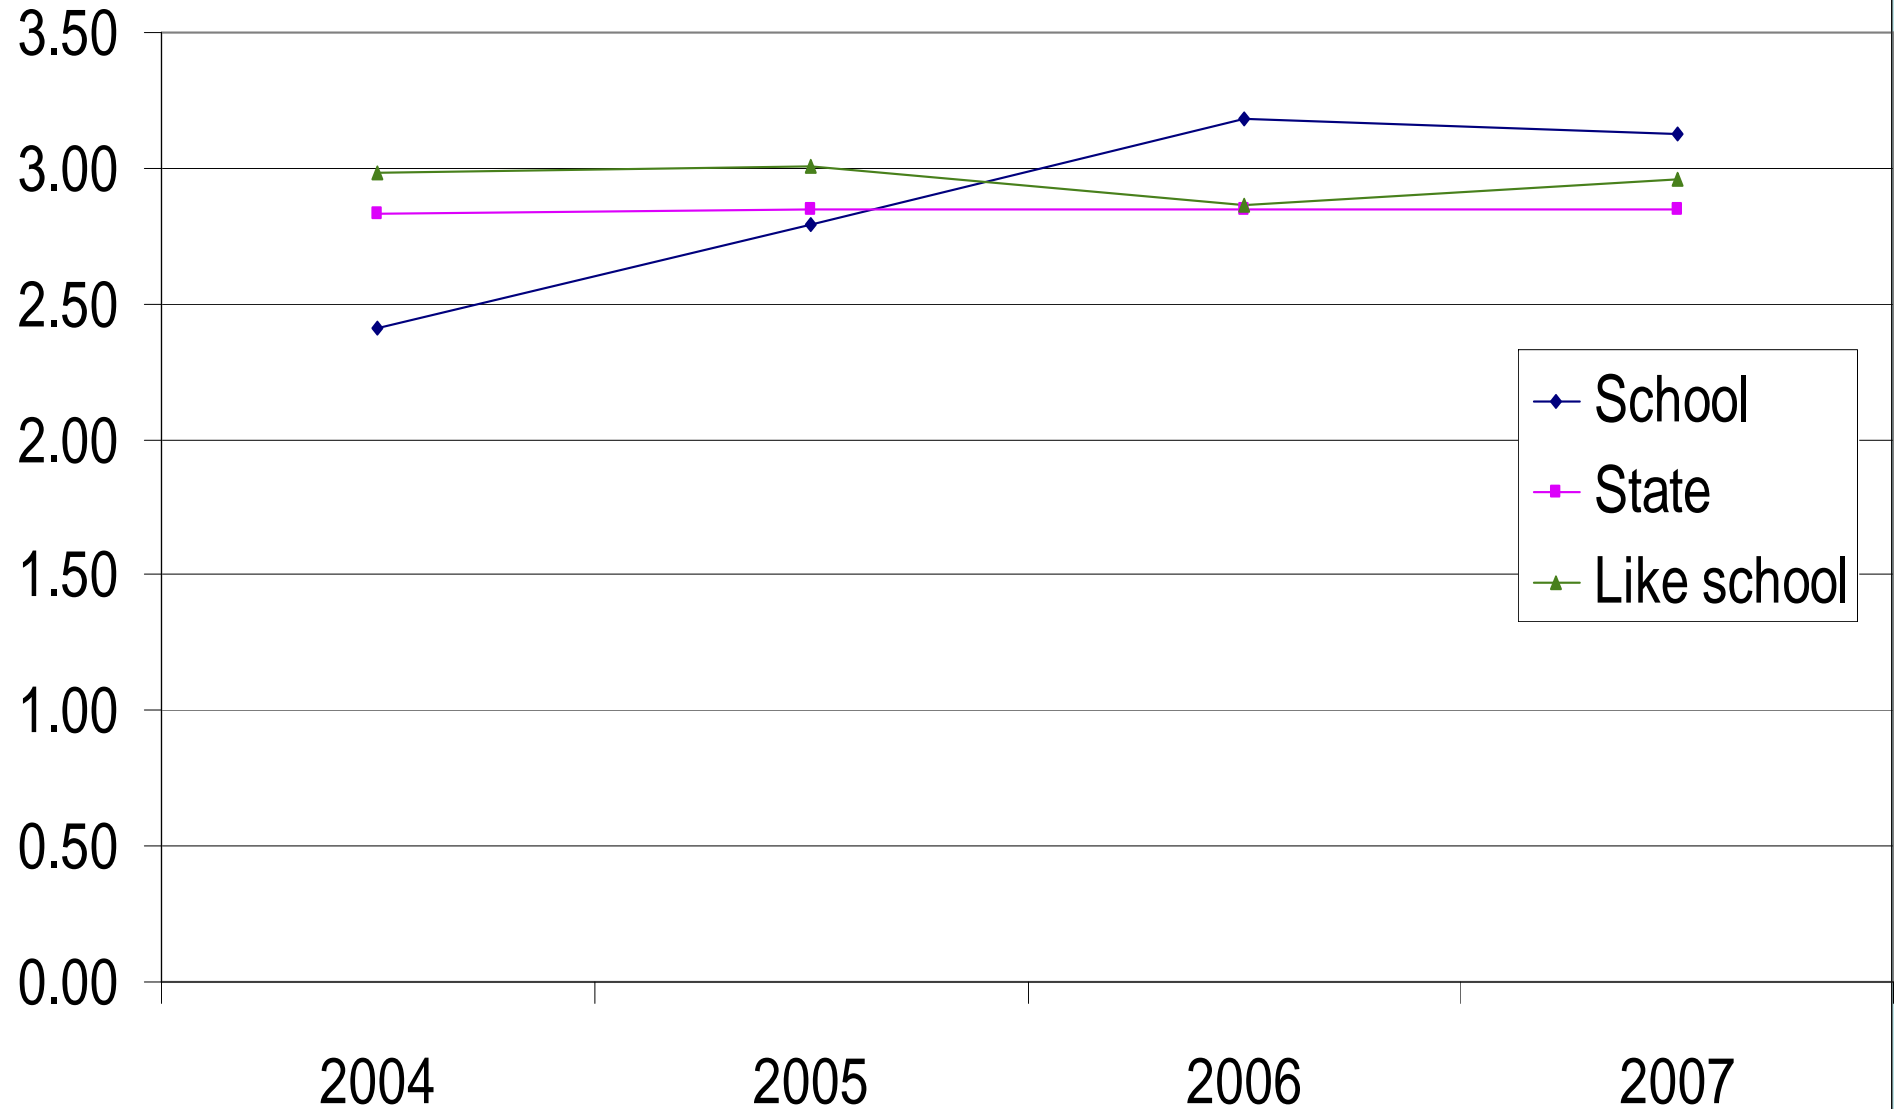

Kingsthorpe State School

- **School Opinion Survey Data - 2007**

PARENTS OPINION SURVEY RESULTS

2007

Parent Satisfaction with Outcomes

Parent Satisfaction with Curriculum

Parent Satisfaction with Learning Climate

Staff Satisfaction with School Relationships

Staff Satisfaction with Morale

Staff satisfaction with Support Resources and Training

Staff satisfaction with Work Role

Staff Satisfaction Overall

STUDENT OPINION SURVEY RESULTS