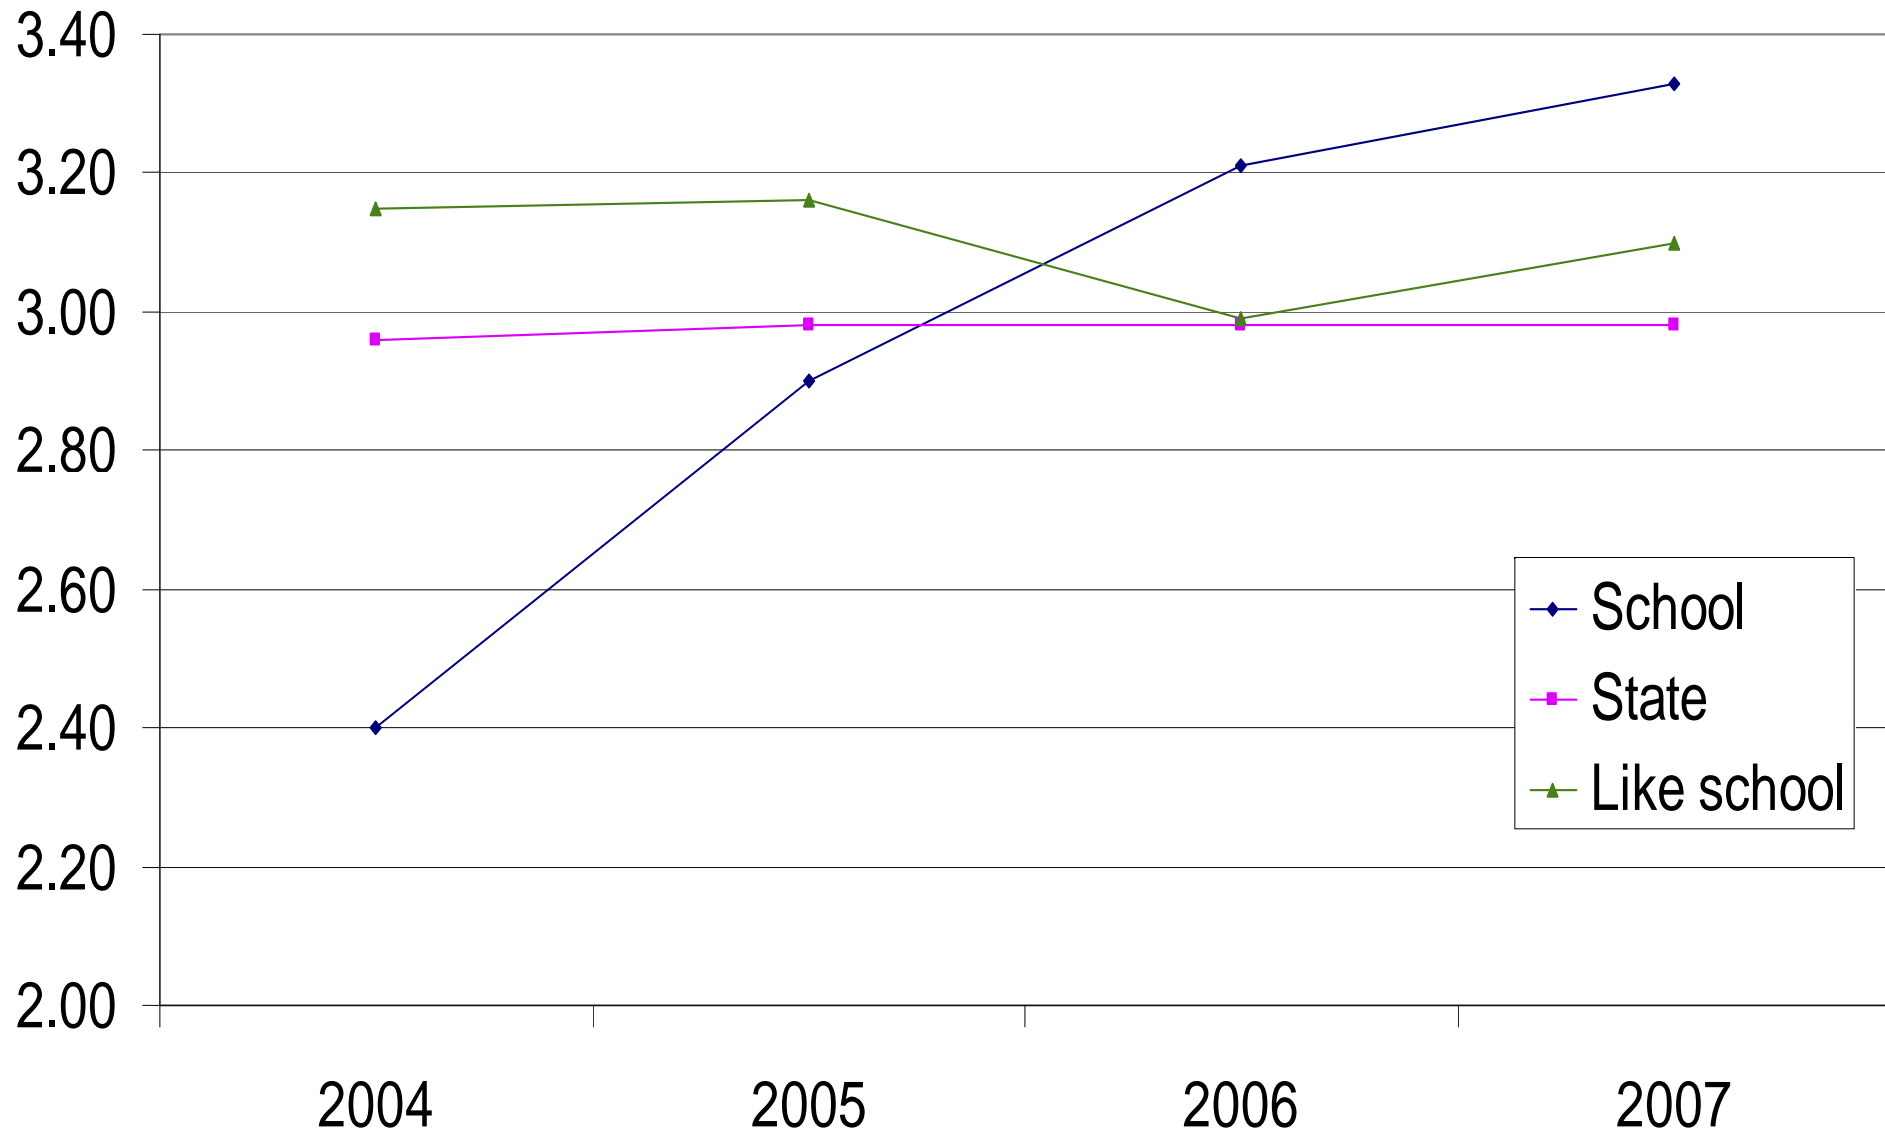

Kingsthorpe State School

- **School Opinion Survey Data - 2007**

PARENTS OPINION SURVEY RESULTS

2007

Parent Satisfaction with Outcomes

Parent Satisfaction with Curriculum

Parent Satisfaction with Learning Climate

Parent Satisfaction with School Climate

Parent Satisfaction with School Community Relations

Parent Satisfaction with Resources

Parent Satisfaction with Overall

STAFF OPINION SURVEY RESULTS

2007

Staff Satisfaction with Physical Work Environment

Staff Satisfaction with School Relationships

Staff Satisfaction with Morale

Staff satisfaction with Support Resources and Training

Staff satisfaction with Work Role

Staff Satisfaction Overall

STUDENT OPINION SURVEY RESULTS