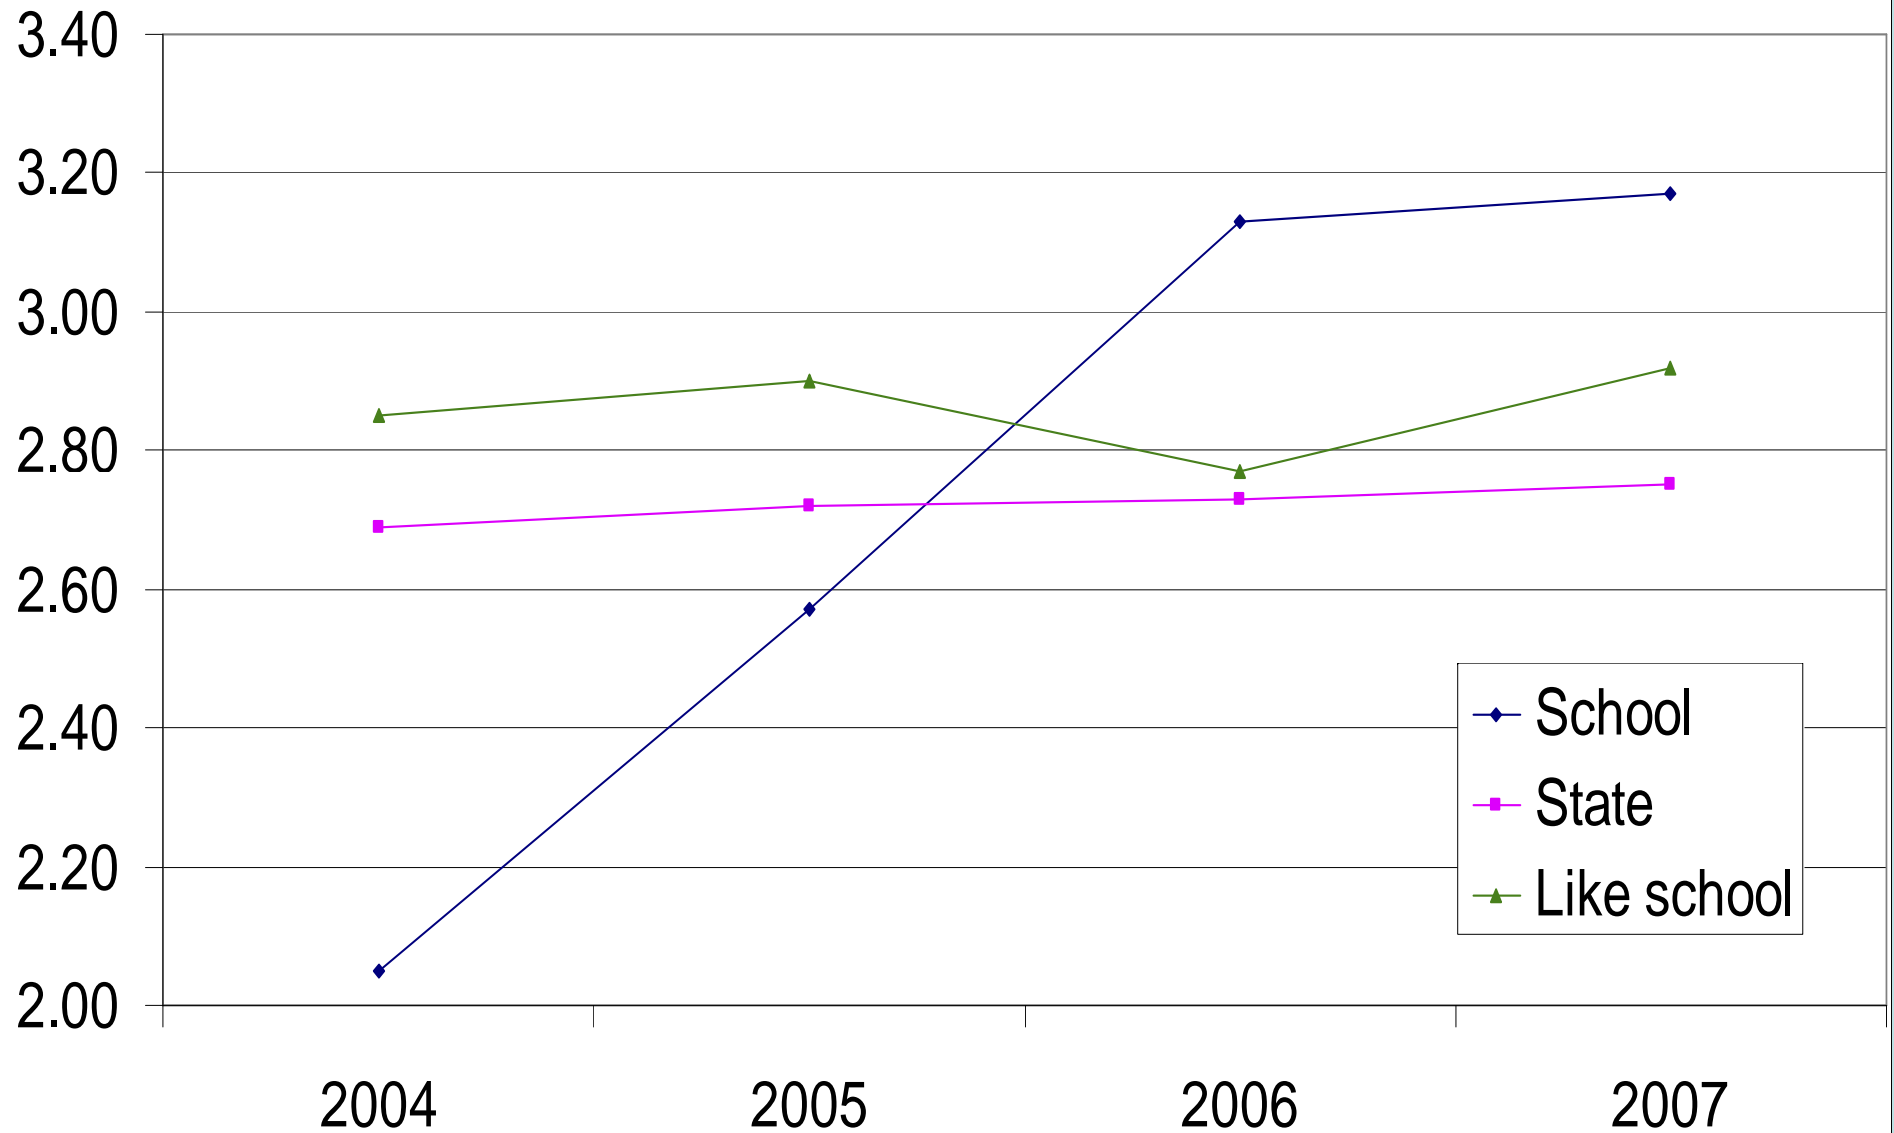

Kingsthorpe State School

- **School Opinion Survey Data - 2007**

PARENTS OPINION SURVEY RESULTS

2007

Parent Satisfaction with Outcomes

Parent Satisfaction with Curriculum

Parent Satisfaction with Learning Climate

Parent Satisfaction with School Climate

Parent Satisfaction with School Community Relations

Parent Satisfaction with Resources

Parent Satisfaction with Overall

STAFF OPINION SURVEY RESULTS

2007

Staff Satisfaction with Physical Work Environment

Staff Satisfaction with School Relationships

Staff Satisfaction with Morale

Staff satisfaction with Support Resources and Training

Staff satisfaction with Work Role

Staff Satisfaction Overall

STUDENT OPINION SURVEY RESULTS