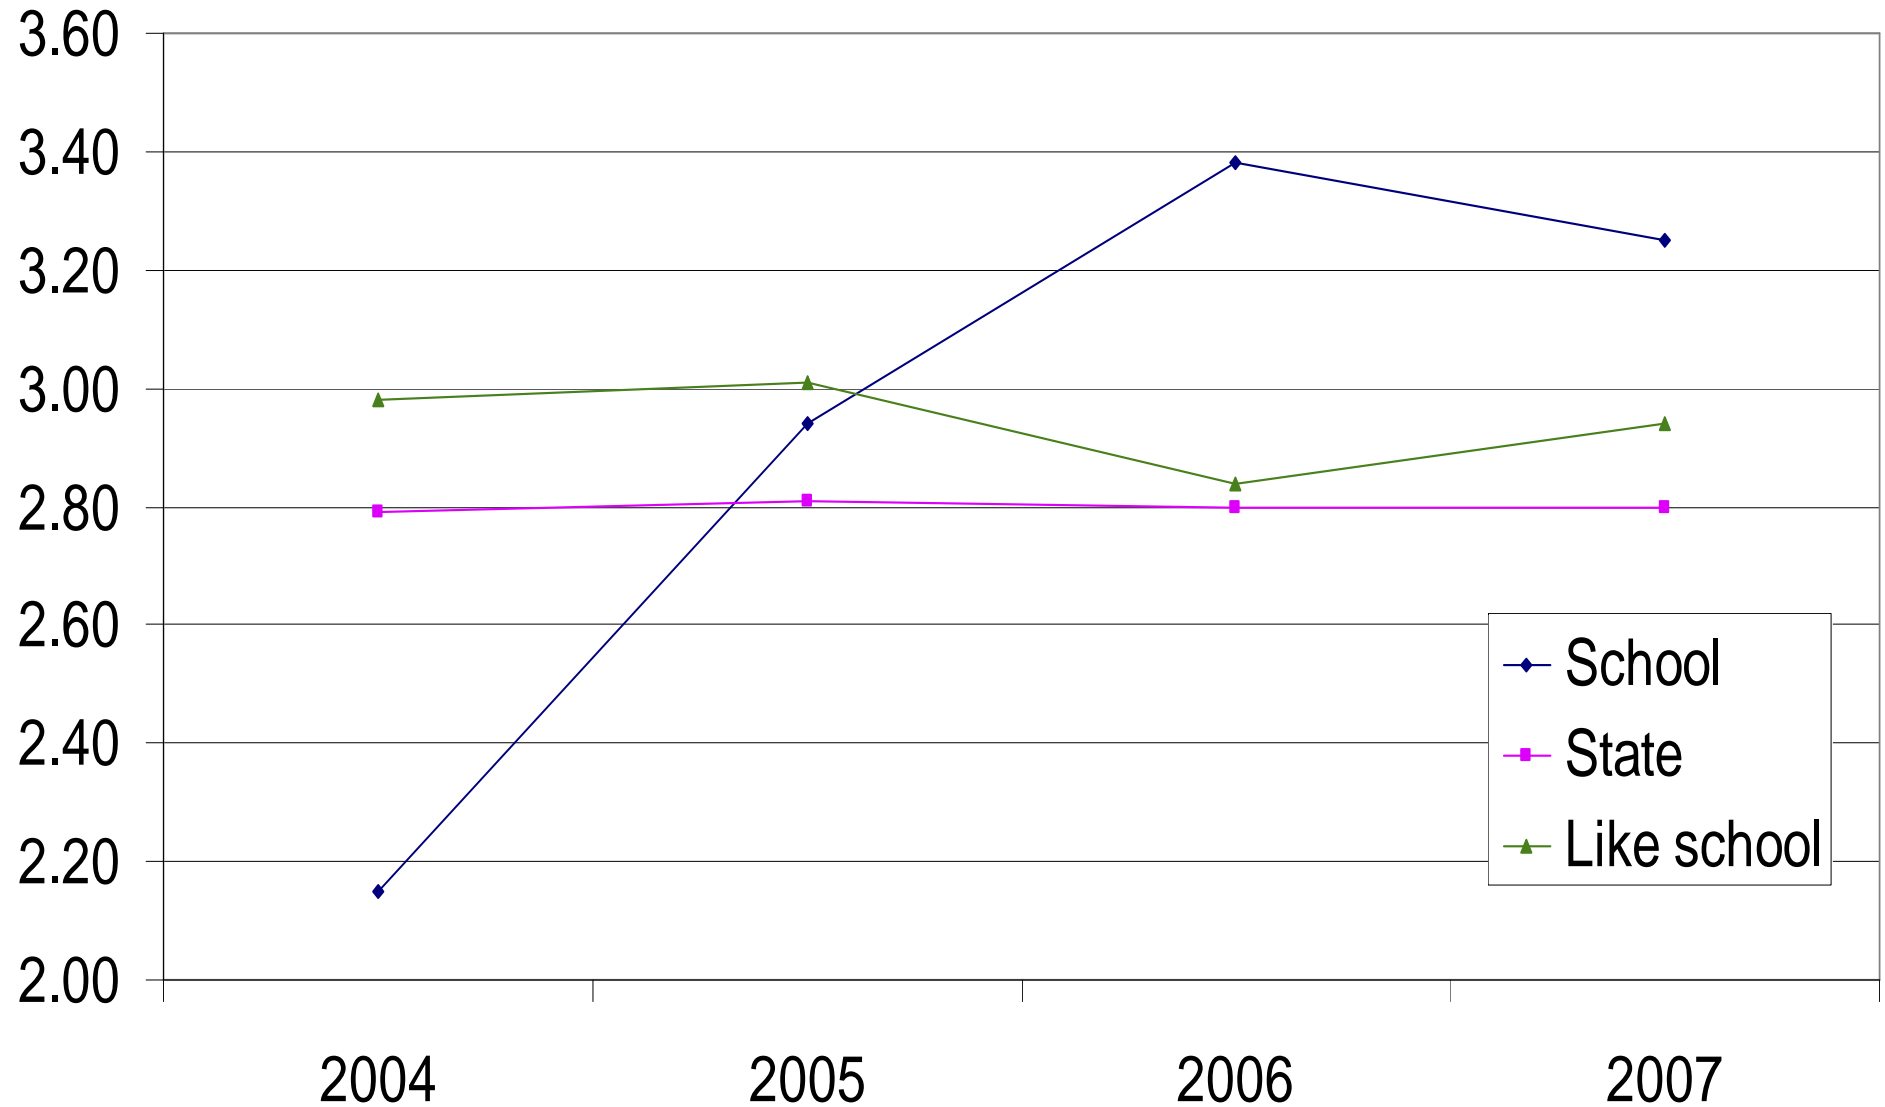

Kingsthorpe State School

- **School Opinion Survey Data - 2007**

PARENTS OPINION SURVEY RESULTS

2007

Parent Satisfaction with Outcomes

Parent Satisfaction with Curriculum

Parent Satisfaction with Learning Climate

Parent Satisfaction with School Climate

Parent Satisfaction with School Community Relations

Parent Satisfaction with Resources

Parent Satisfaction with Overall

STAFF OPINION SURVEY RESULTS

2007

Staff Satisfaction with Physical Work Environment

Staff Satisfaction with School Relationships

Staff Satisfaction with Morale

Staff satisfaction with Support Resources and Training

Staff satisfaction with Work Role

Staff Satisfaction Overall

STUDENT OPINION SURVEY RESULTS