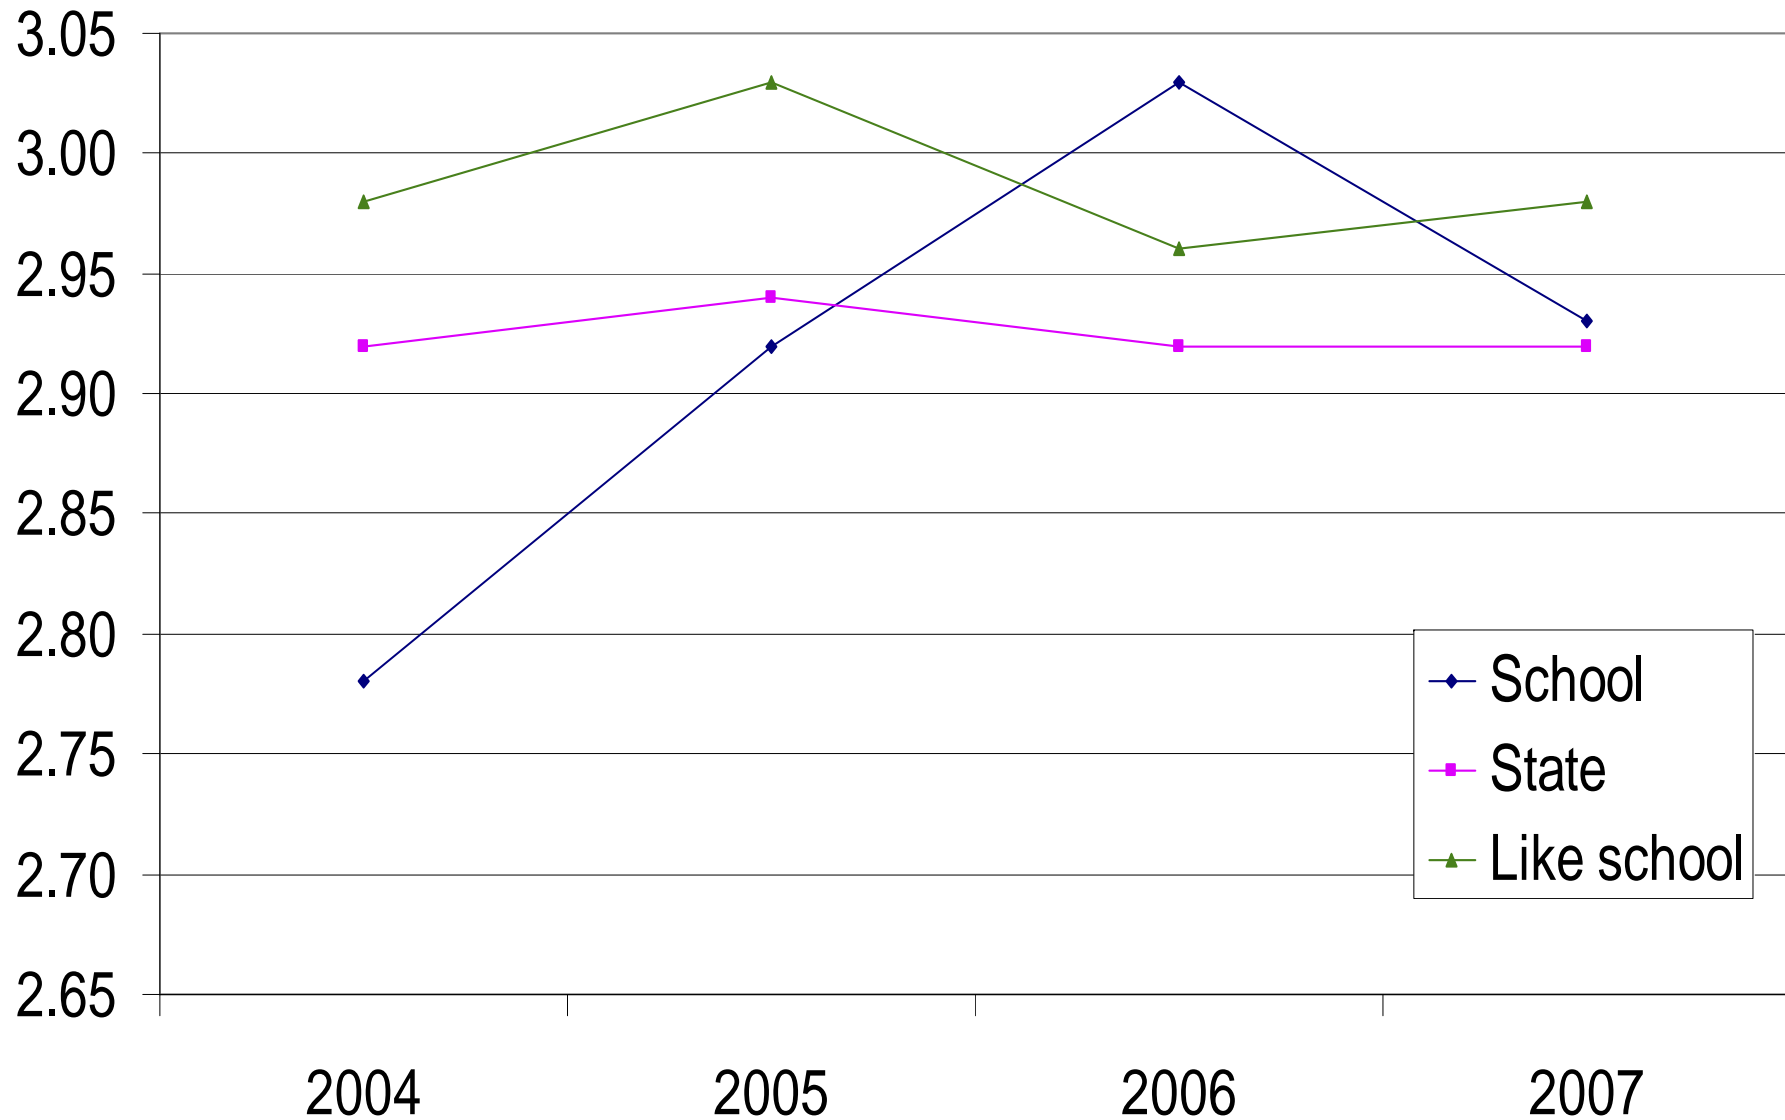

Kingsthorpe State School

- **School Opinion Survey Data - 2007**

PARENTS OPINION SURVEY RESULTS

2007

Parent Satisfaction with Outcomes

Parent Satisfaction with Curriculum

Parent Satisfaction with Learning Climate

Parent Satisfaction with School Climate

Parent Satisfaction with School Community Relations

Parent Satisfaction with Resources

Parent Satisfaction with Overall

STAFF OPINION SURVEY RESULTS

2007

Staff Satisfaction with Physical Work Environment