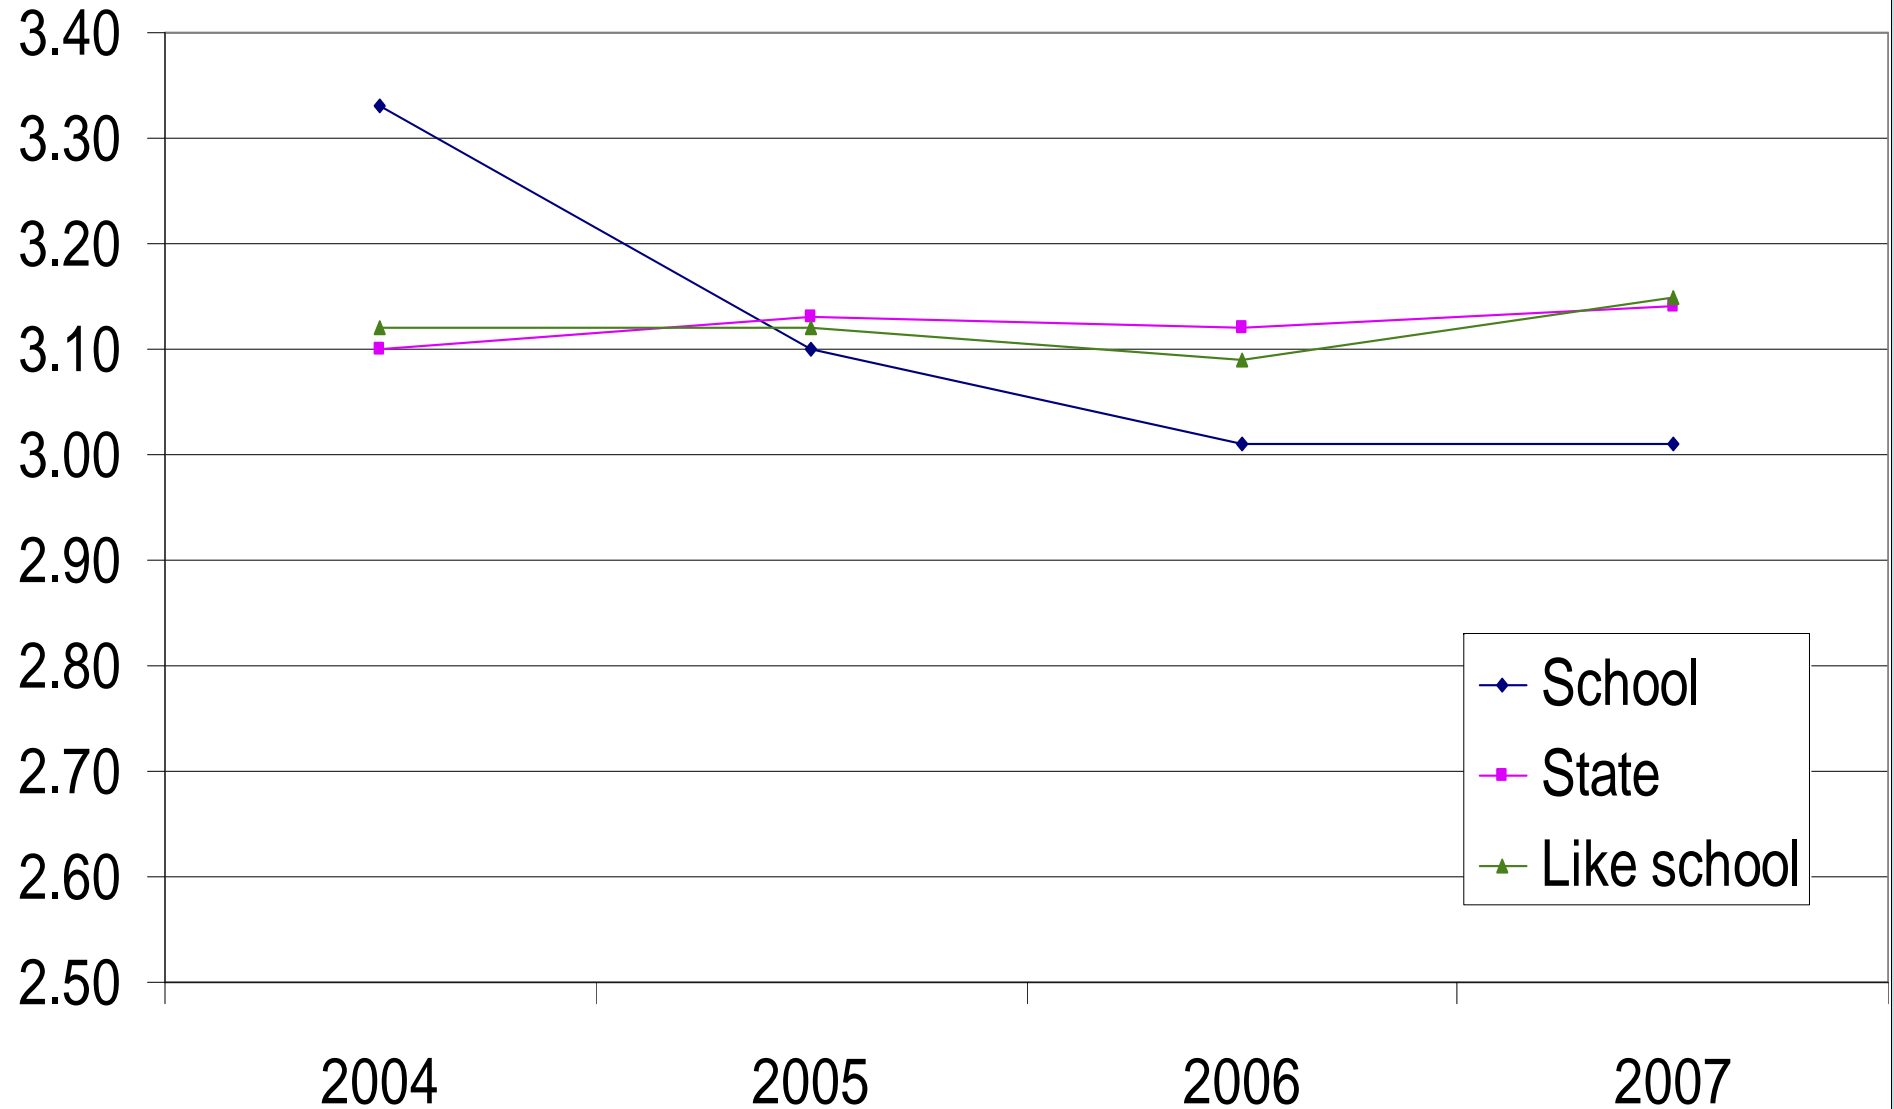

Student Satisfaction with Outcomes