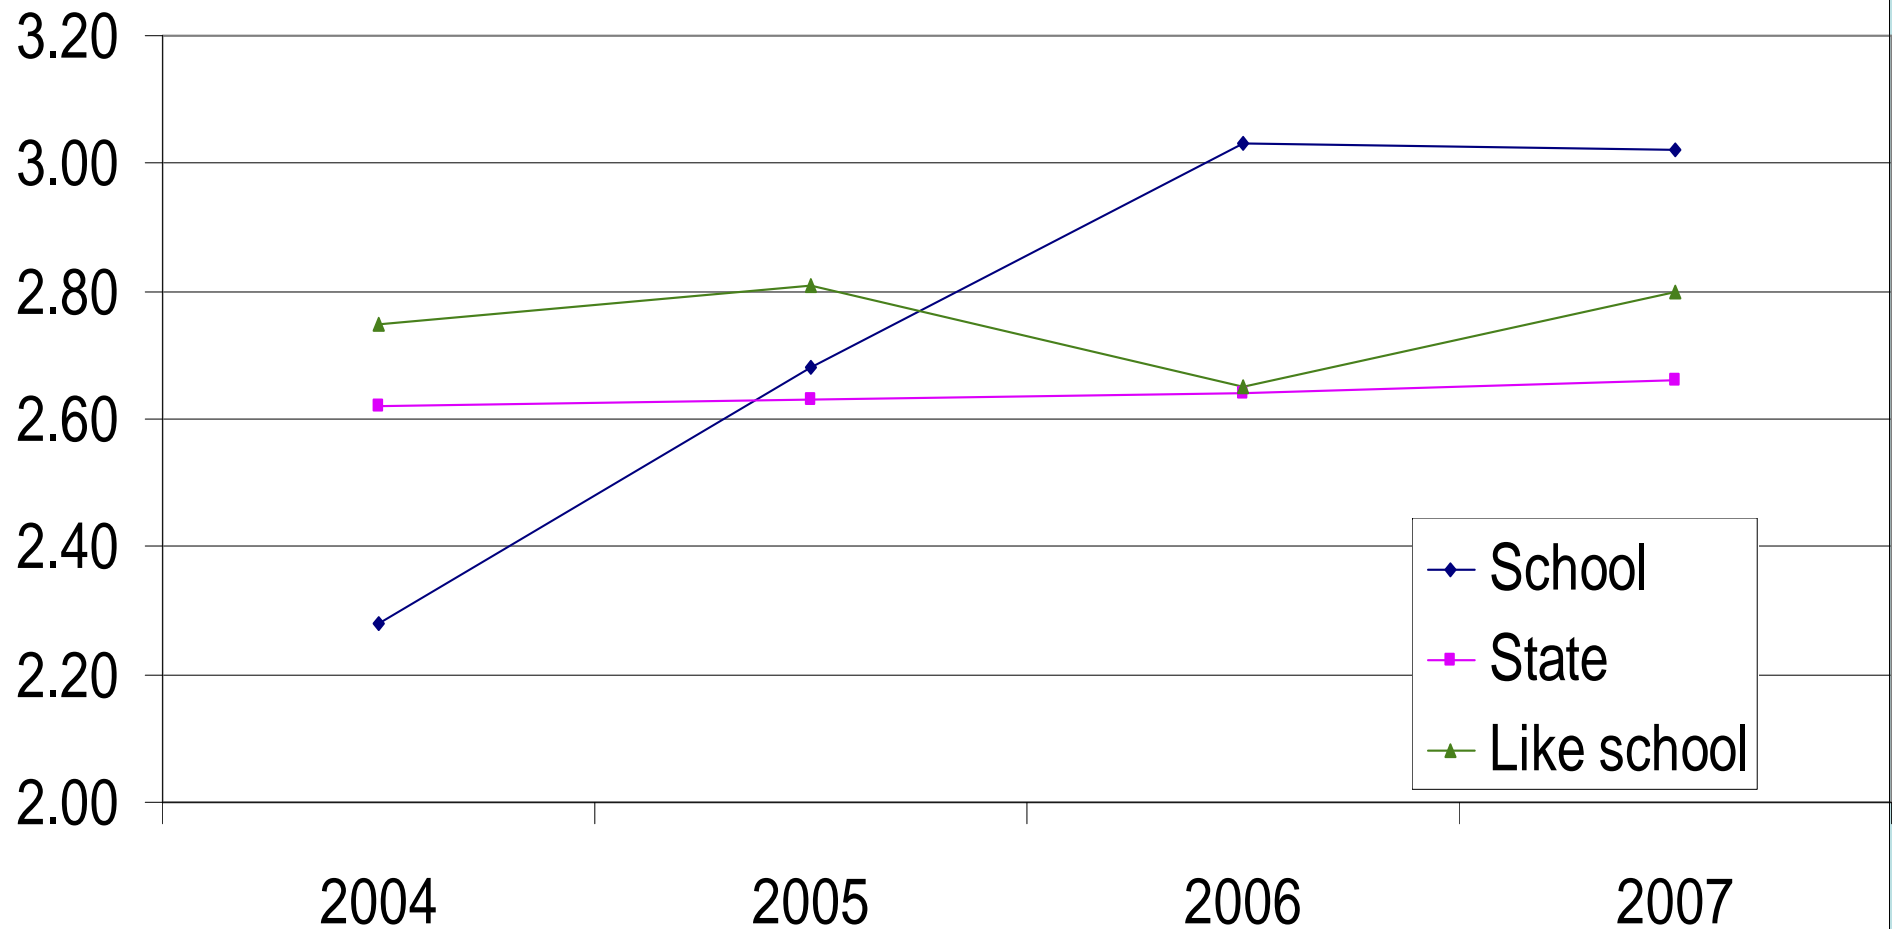

Staff satisfaction with Support Resources and Training