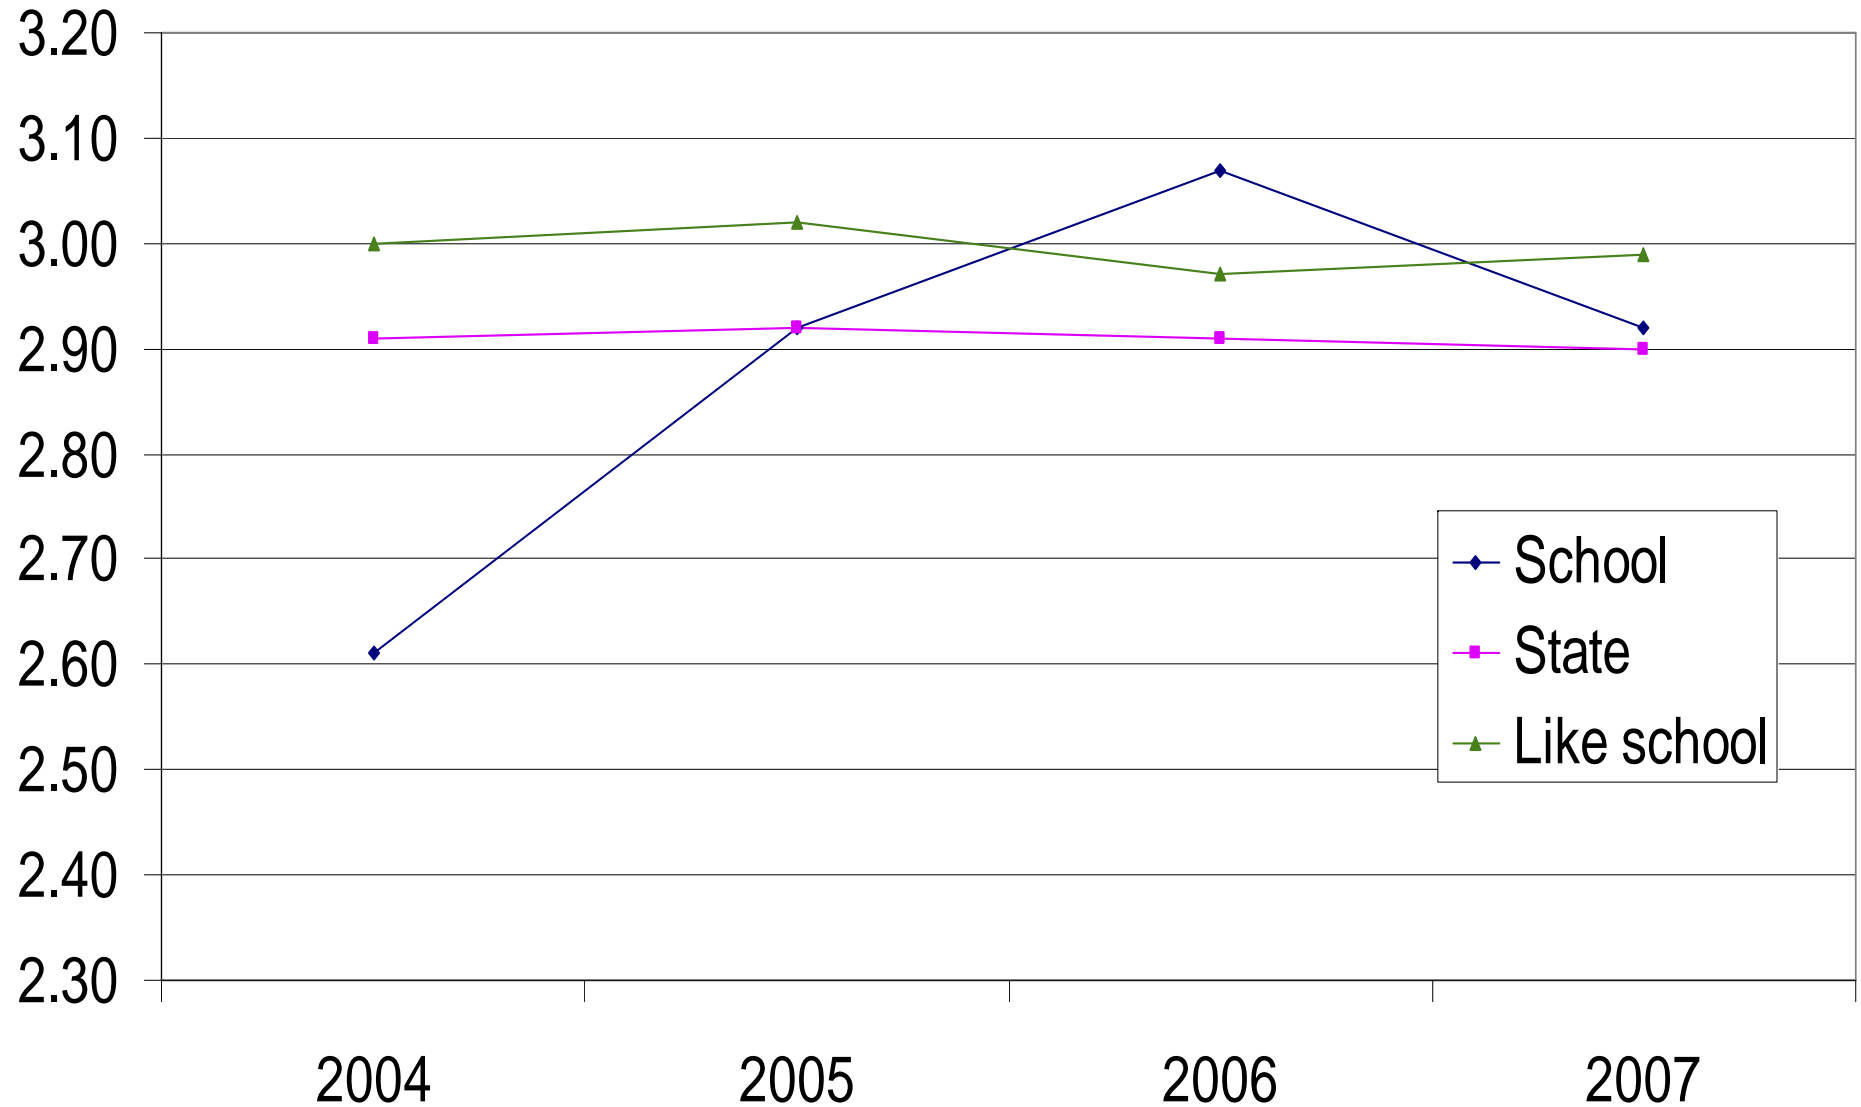

Kingsthorpe State School

- **School Opinion Survey Data - 2007**

PARENTS OPINION SURVEY RESULTS

2007

Parent Satisfaction with Outcomes

Parent Satisfaction with Curriculum

Parent Satisfaction with Learning Climate

Parent Satisfaction with School Climate

Parent Satisfaction with School Community Relations

Parent Satisfaction with Resources

Parent Satisfaction with Overall

STAFF OPINION SURVEY RESULTS

2007

Staff Satisfaction with Physical Work Environment