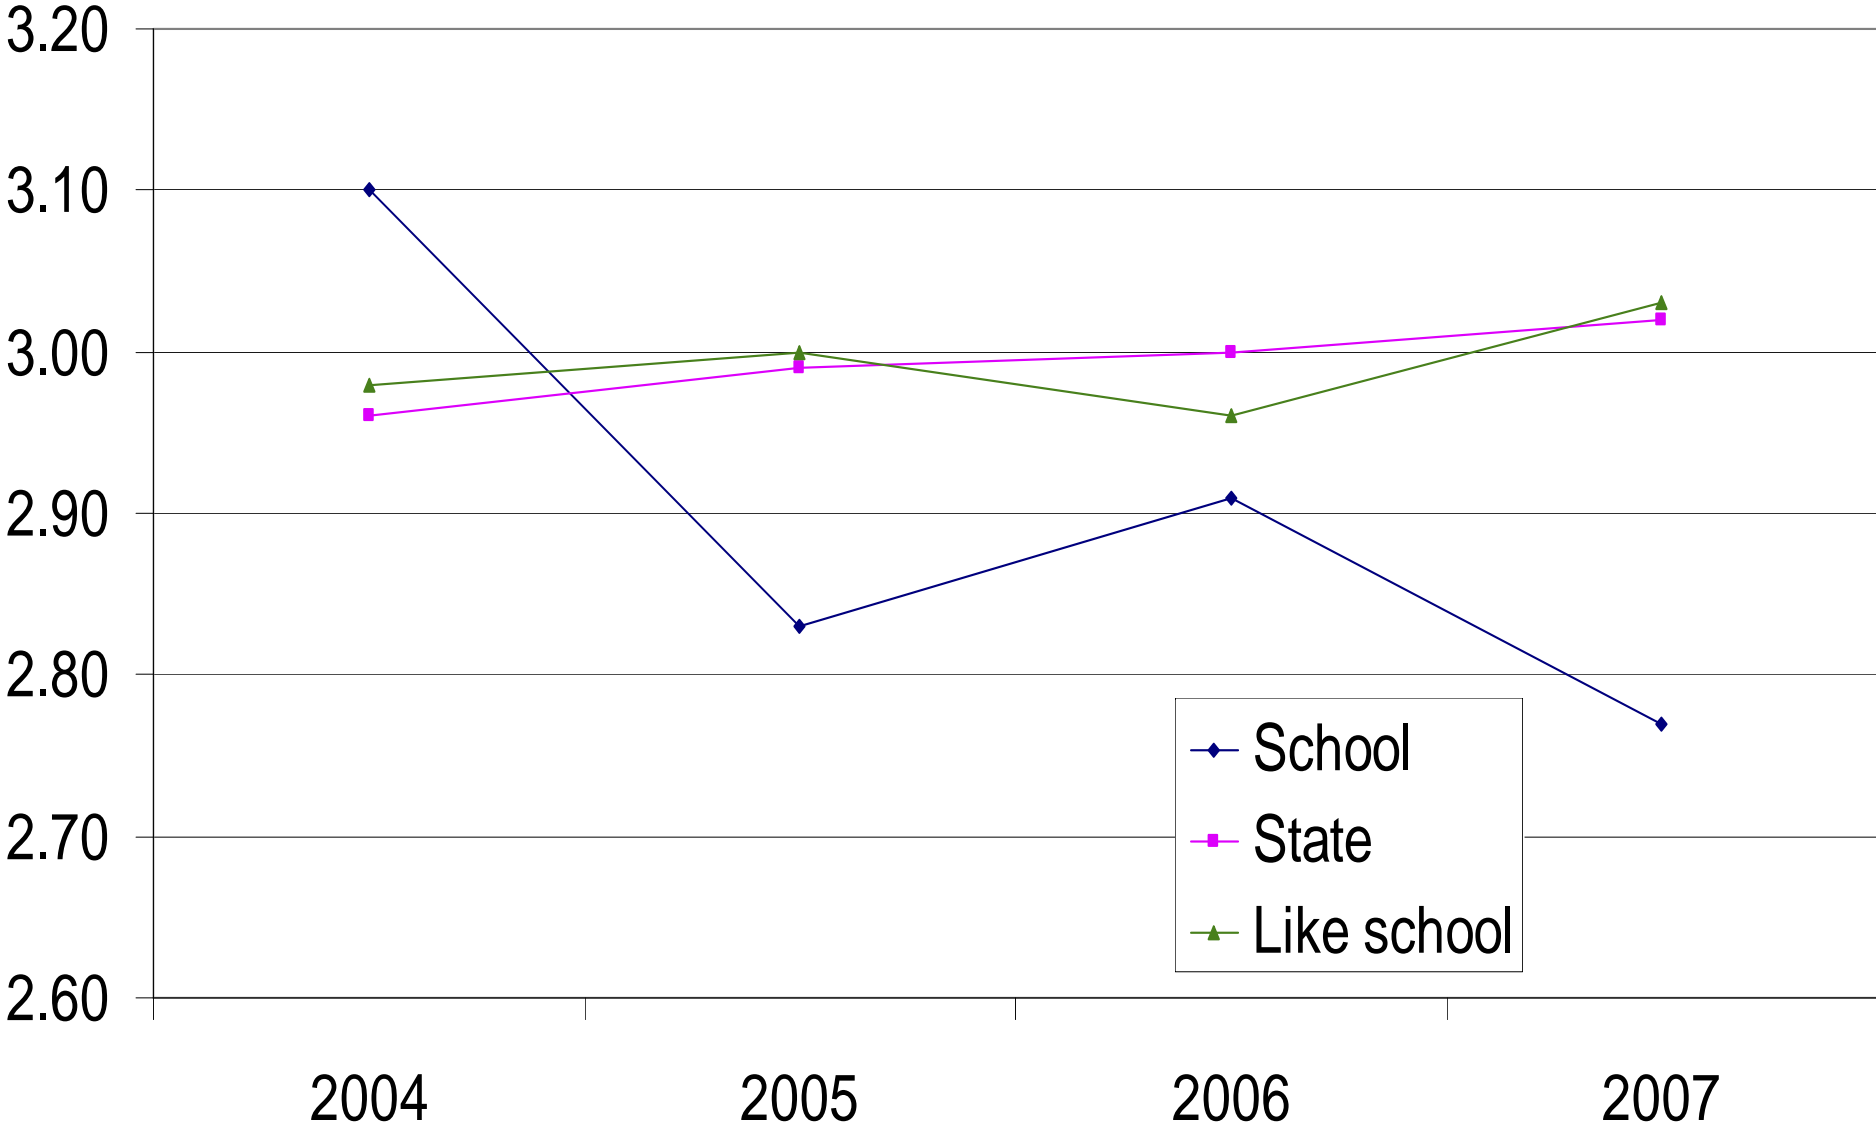

Student Satisfaction Overall