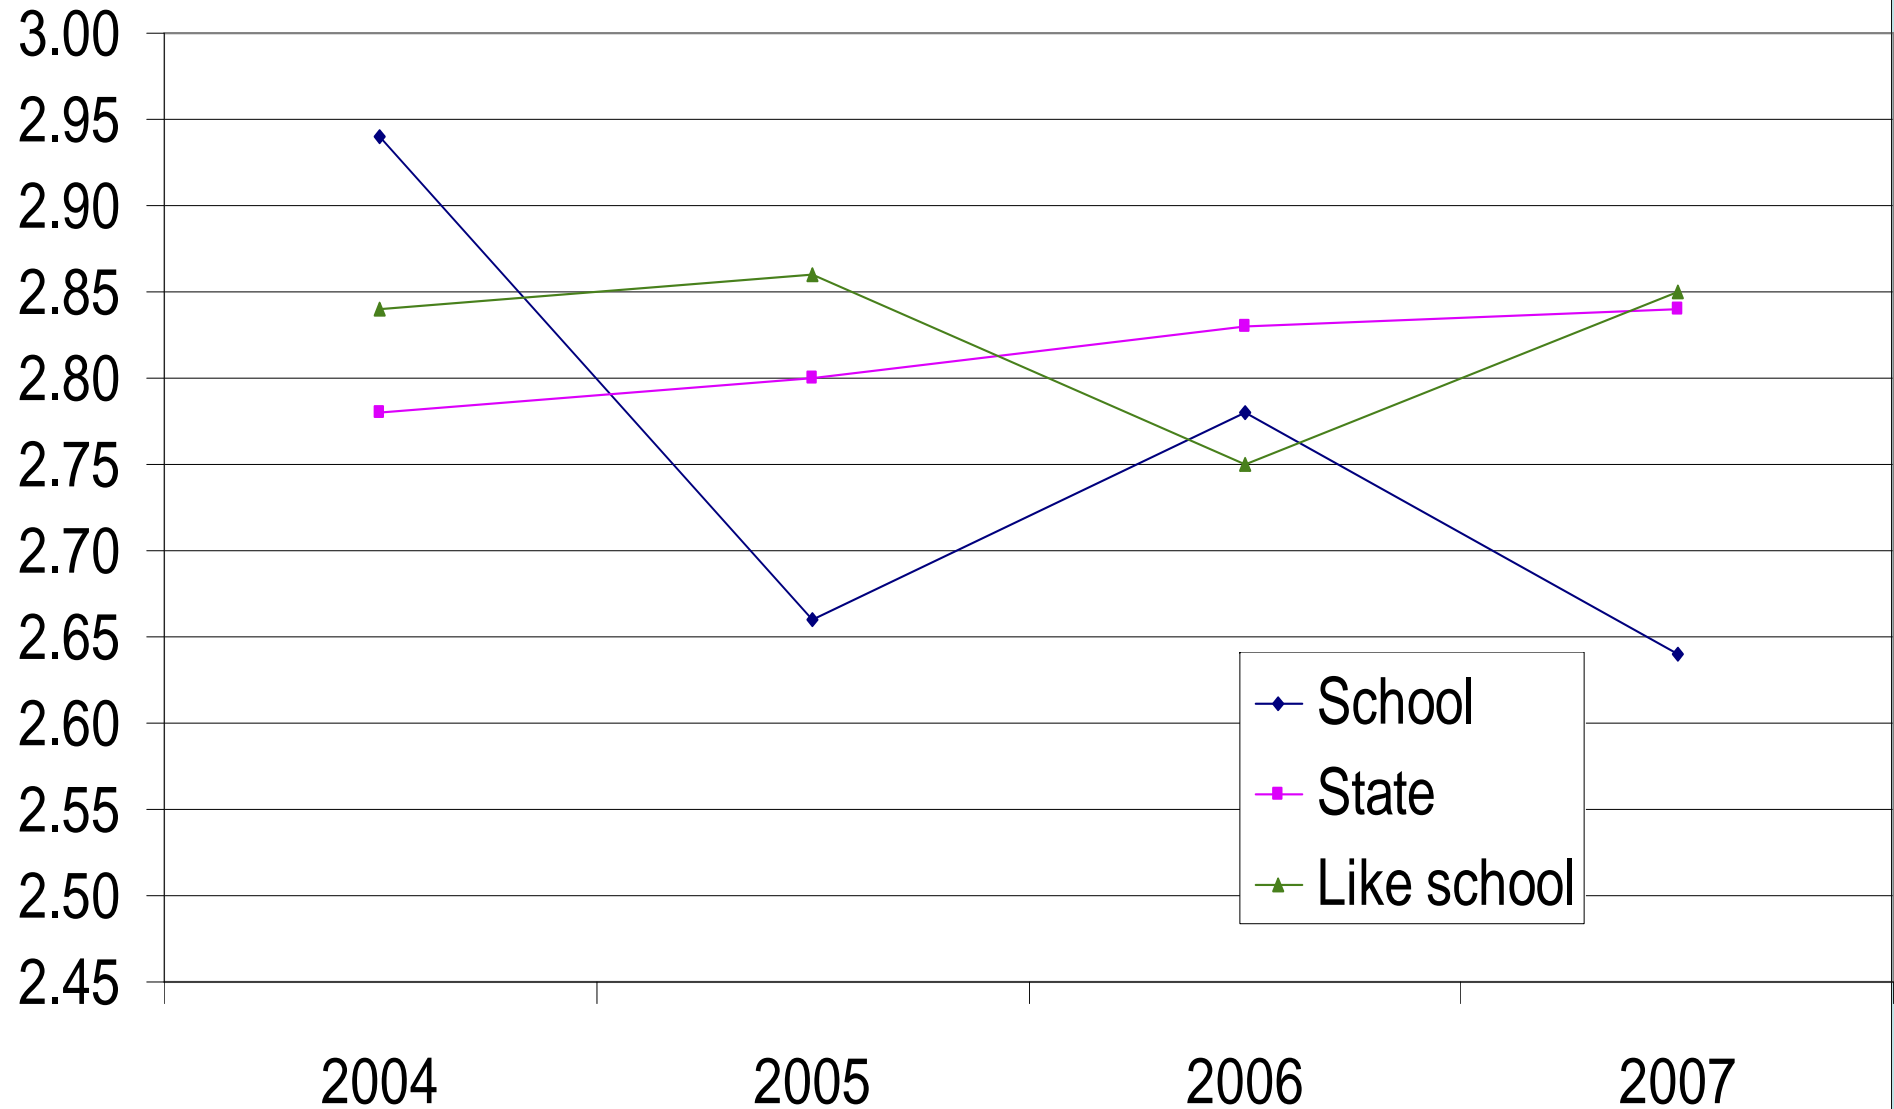

Kingsthorpe State School

- **School Opinion Survey Data - 2007**

PARENTS OPINION SURVEY RESULTS

2007

Parent Satisfaction with Outcomes

Parent Satisfaction with Curriculum

Parent Satisfaction with Learning Climate

2007

Student Satisfaction Overall

Student Satisfaction with Outcomes

Student Satisfaction with Pedagogy

Student Satisfaction with Curriculum

Student Satisfaction with Learning Climate

Student Satisfaction with School Climate